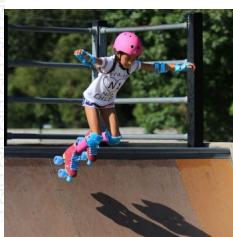

## INSTOCK! Candi Girl Carlin Peach/Pink Suede Outdoor Roller Skates!

The Candi Girl Carlin Peach/Pink Suede Skate is a comfortable beginner skate ready for the Rink or Outdoor Skating!

Rating: Not Rated Yet

#### **Skate in style with Candi Girl Peach/Pink Carlin quad roller skates!**

Lace them up and hit the sidewalk, rink, ramp, or park. Skaters of all ages and any skill level can enjoy the comfort, support and precision of these roller skates. They feature real suede uppers and lining, on quality aluminum chassis. The trucks and cushions help guide your turns and provide control so you can dance, glide, and spin to your heart's content. Special formula Candi Grl Outdoor 66mm x 38mm polyurethane wheels give you control and a smooth ride over a variety of surfaces. Go fast with the included Bevo Silver-5 Race Rated bearings. These skates fit true to womens whole shoe sizes.