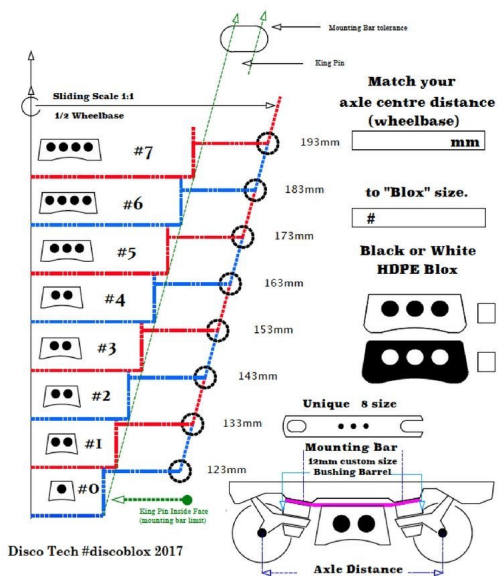

To choose your size, take measurement between king pins - (see diagram above, and refer to the other guidance charts on this page - it may seem a bit confusing - if so please email here for any questions or advice: CustomerService@RollerSkatin.ca)

0 = 55mm

1 = 65mm

2 = 75mm

3 = 85mm

4 = 95mm

5 = 105mm

6 = 115mm

7 = 125mm

(NOTE: DiscoBlox does NOT fit ROLL LINE plates as a stock fit, you will have to modify the fixing points at kingpin passage while drilling the fixation plate.)

The Following contains guidance based on the angle of your kingpin...

Disco Tech #discoblox 2017

15 Degree Size Chart

Discoblox

45 Degree Size Chart #Discoblox

Match your
axle centre distance
(wheelbase)

to "Blox" size.

Black or White
HDPE Blox

Disco Tech #discoblox 2017