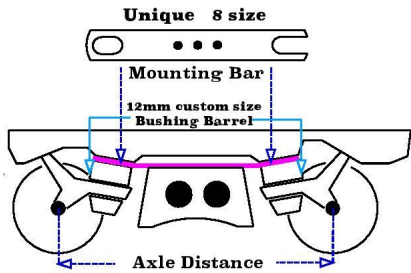

To choose your size, take measurement between king pins - (see diagram above, and refer to the other guidance charts on this page - it may seem a bit confusing - if so please email here for any questions or advice: CustomerService@RollerSkatin.ca)

(NOTE: DiscoBlox does NOT fit ROLL LINE plates as a stock fit, you will have to modify the fixing points at kingpin passage while drilling the fixation plate.)

The Following contains guidance based on the angle of your kingpin...

Disco Tech #discoblox 2017

15 Degree Size Chart

Discoblox

45 Degree Size Chart #Discoblox

Match your
axle centre distance
(wheelbase)

to "Blox" size.

Black or White
HDPE Blox

Disco Tech #discoblox 2017