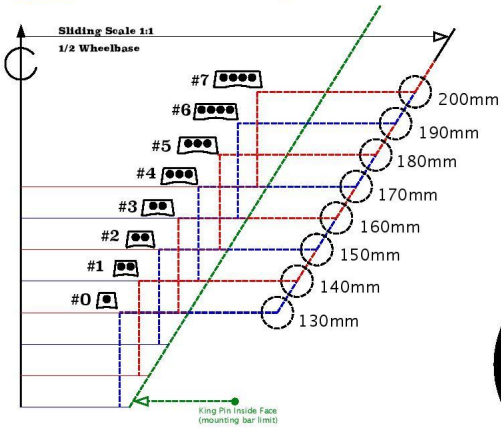

To choose your size, take measurement between king pins - (see diagram above, and refer to the other guidance charts on this page - it may seem a bit confusing - if so please email here for any questions or advice: CustomerService@RollerSkatin.ca)

0 = 55mm

1 = 65mm

2 = 75mm

3 = 85mm

4 = 95mm

5 = 105mm

6 = 115mm

7 = 125mm

(NOTE: DiscoBlox does NOT fit ROLL LINE plates as a stock fit, you will have to modify the fixing points at kingpin passage while drilling the fixation plate.)

The Following contains guidance based on the angle of your kingpin...

Disco Tech #discoblox 2017

15 Degree Size Chart

Discoblox

45 Degree Size Chart #Discoblox

Match your
axle centre distance
(wheelbase)

to "Blox" size.

Black or White
HDPE Blox

Disco Tech #discoblox 2017