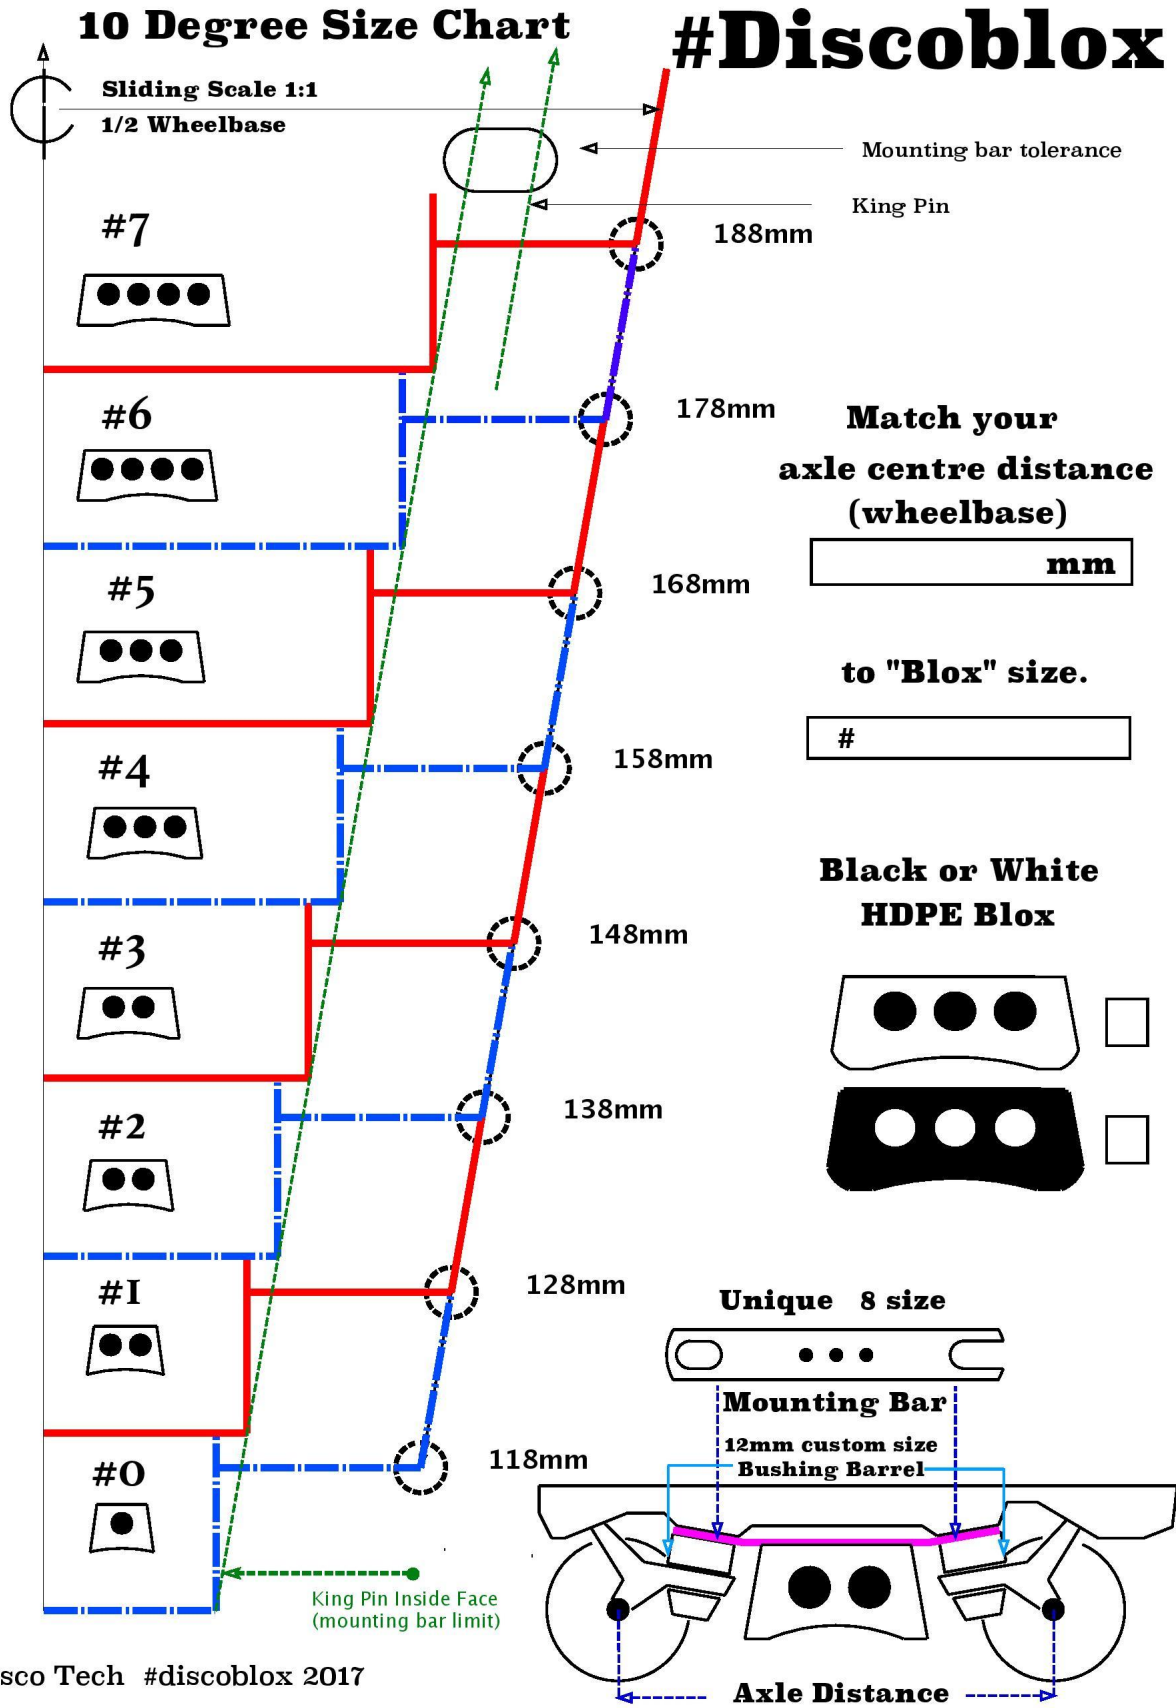

To choose your size, take measurement between king pins - (see diagram above, and refer to the other guidance charts on this page - it may seem a bit confusing - if so please email here for any questions or advice: CustomerService@RollerSkatin.ca)

0 = 55mm

1 = 65mm

2 = 75mm

3 = 85mm

4 = 95mm

5 = 105mm

6 = 115mm

7 = 125mm

(NOTE: DiscoBlox does NOT fit ROLL LINE plates as a stock fit, you will have to modify the fixing points at kingpin passage while drilling the fixation plate.)

The Following contains guidance based on the angle of your kingpin...

Disco Tech #discoblox 2017

15 Degree Size Chart

Discoblox

45 Degree Size Chart #Discoblox

Match your
axle centre distance
(wheelbase)

to "Blox" size.

Black or White
HDPE Blox

Disco Tech #discoblox 2017