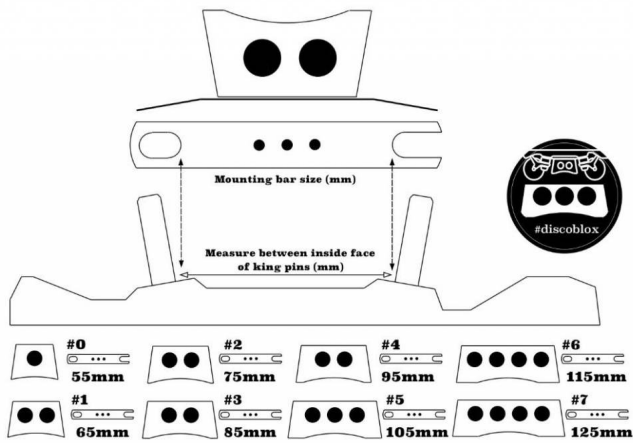

- Blox are white.
- Sale applies to limited instock - see pull down menu for availability (Final Sale, No Returns).
- Smooth surface for great slide and beveled sides for all the tricks.
- Easy to install with one fixed piece to fit directly under trucks. Includes shaved down cushions to accommodate for space.
- These Grind Blox will be either white or black depending on inventory and run 40mm from coping to kingpin nut.
- Size varies between different brands and plate models, so please look at the sizing chart to pick accordingly. Also specify your plate and its size in notes at checkout so we can make sure to get you the right size the first time.
- These grind blocks allow you to practice roller skating in a skatepark/bowl/ramp without big work on your skates... it's easy to install on most US plates on the market.
- Strong, they ensure an excellent sliding!
- Sold in pairs

To choose your size, take measurement between king pins - (see diagram above, and refer to the other guidance charts on this page - it may seem a bit confusing - if so please email here for any questions or advice: CustomerService@RollerSkatin.ca)

0 = 55mm

1 = 65mm

2 = 75mm

3 = 85mm

4 = 95mm

5 = 105mm

6 = 115mm

7 = 125mm

Disco Tech #discoblox 2017

15 Degree Size Chart

Discoblox

45 Degree Size Chart #Discoblox

Match your
axle centre distance
(wheelbase)

to "Blox" size.

Black or White
HDPE Blox

Disco Tech #discoblox 2017