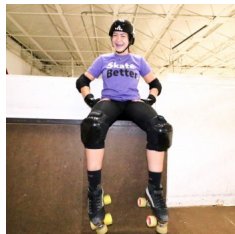

## Roller Derby Elite Adult Pro Blocker Knee Pads

The RD Elite Pro Knee Pads Feature Elasto Max Comfort Sleeve with Elite D-Cell foam padding and to avoid slippage, Silicone Strips on the top and bottom!

## Description

**The RD Elite level Pro Blocker Knee Pads** are made to protect when things get rough! The Pro Blocker Pads Features Elasto Max Comfort Sleeve with Elite D-Cell foam padding. Removable High Impact Caps, Industrial Velcro and Velcro Straps keep the kneepads in place during movement and impact. To limit the danger of pad slippage, the Pro Blocker Knees have Silicone Strips on the top and bottom. Made for the skateboarder, roller skater, or derby player who want to push the limits! Adult sizing; choose from Small, Medium, or Large. Roller Derby Elite brings you the best pro-level skating gear. Roller Derby is "America's Skate Company since 1936".